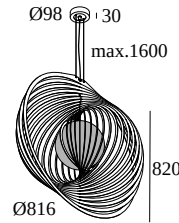

SOIREE RC 81 E27 OPAL

24016 0000 B

AVAILABLE IN
BLACK 24016 0000 B
FLEMISH GOLD 24016 0000 FG

 [View on website](#)

General info

LOCATION	indoor
INSTALLATION	Ceiling Suspended
INGRESS PROTECTION	IP20
WEIGHT (KG)	6.2
ADJUSTABILITY	non adjustable
INFORMATION	INCL.2 x CABLE SUSPENSION SINGLE AUTOM. 1.6m INCL.1 x CABLE 2 x 0.75mm ² INCL.1 x GLASS OPAL