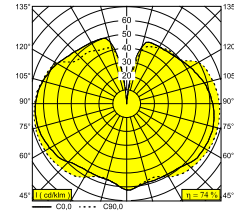

SOIREE RC 81 E27 OPAL

24016 0000 B

AVAILABLE IN
BLACK 24016 0000 B
FLEMISH GOLD 24016 0000 FG

 [View on website](#)

General info

LOCATION	indoor
INSTALLATION	Ceiling Suspended
INGRESS PROTECTION	IP20
WEIGHT (KG)	6.2
ADJUSTABILITY	non adjustable
INFORMATION	INCL.2 x CABLE SUSPENSION SINGLE AUTOM. 1.6m INCL.1 x CABLE 2 x 0.75mm ² INCL.1 x GLASS OPAL